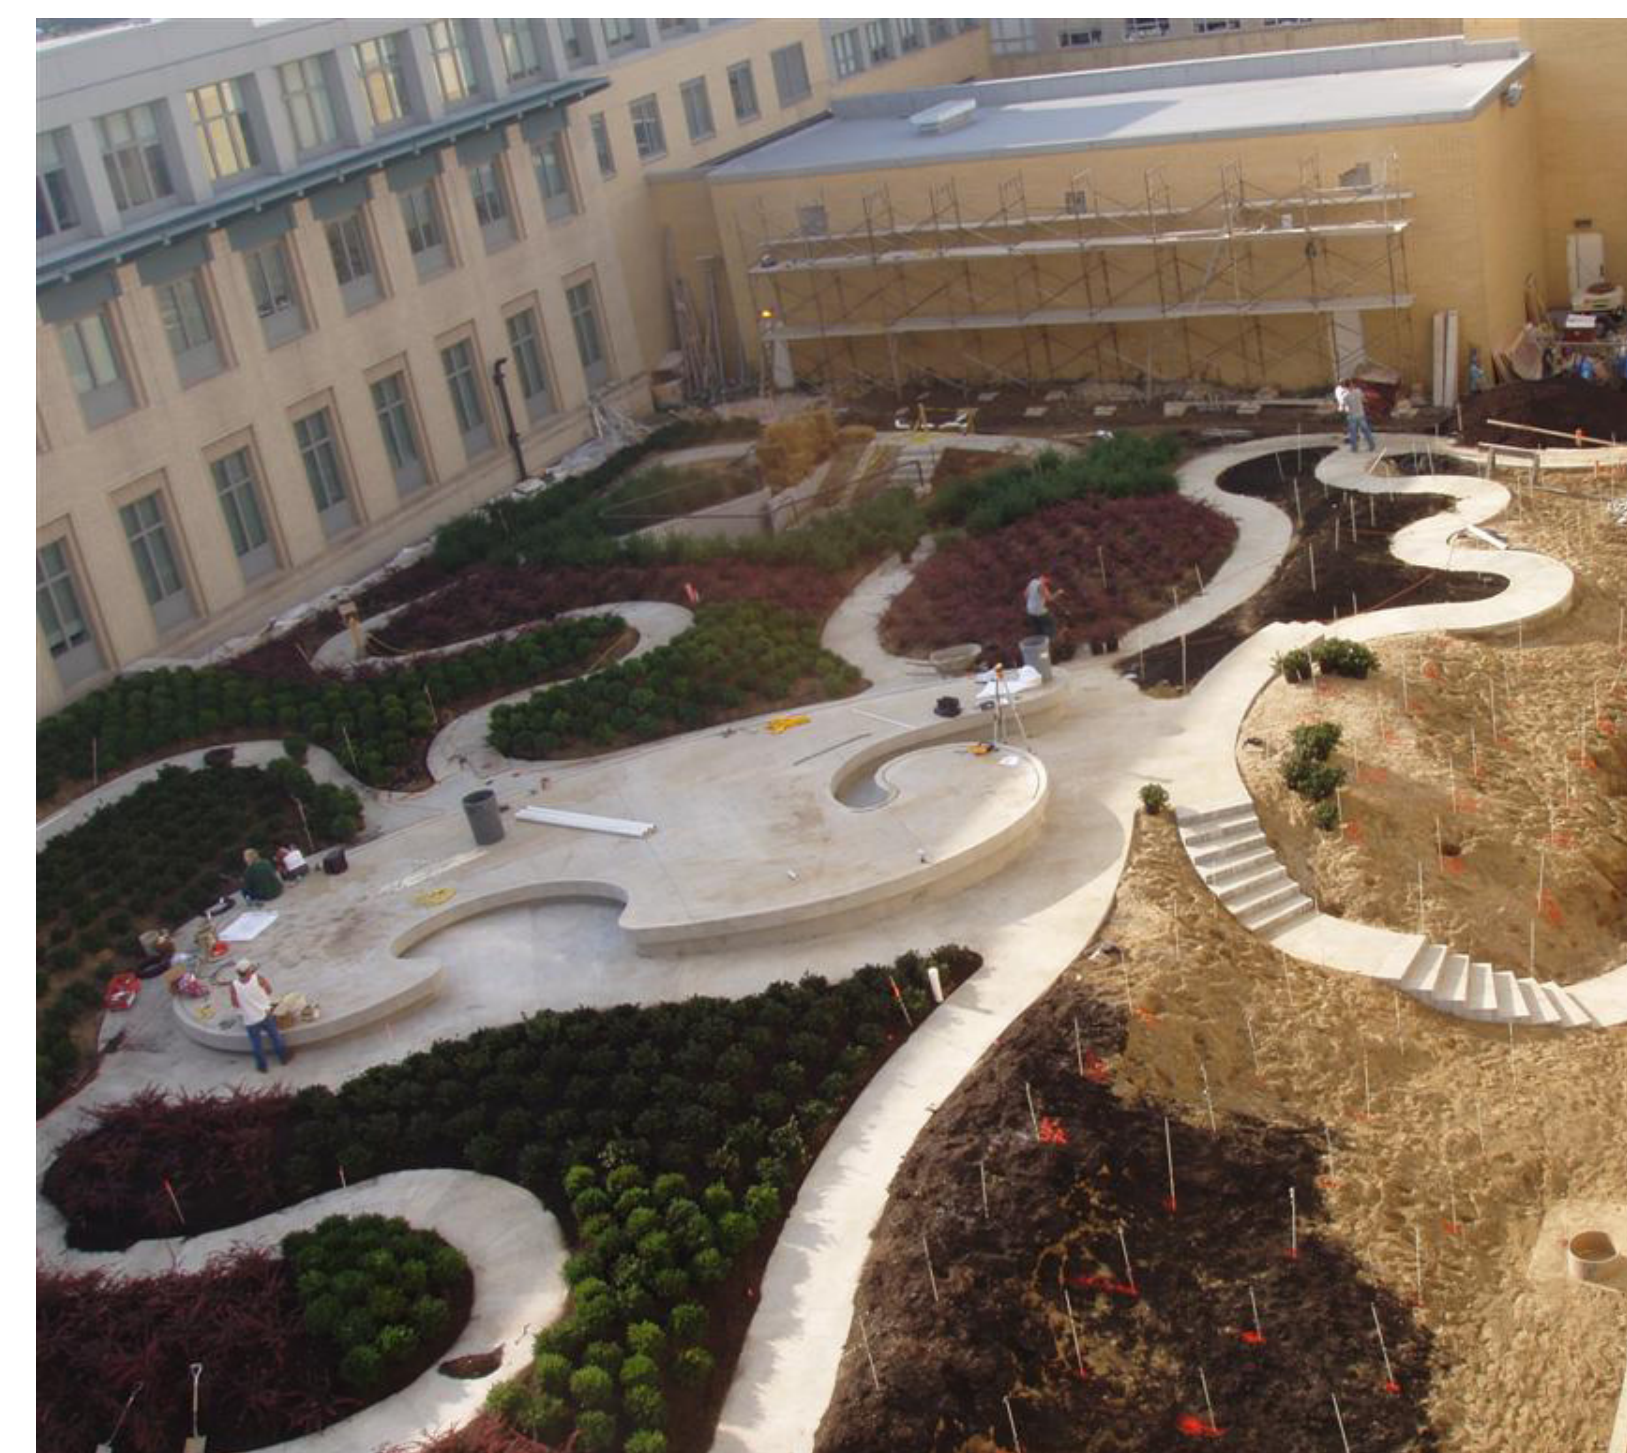

Kraus Campo at Posner Center

"IN WALK THEY DIRECTION THE CHANGED HAVE PEOPLE THAT THAN MORE NO SAID HAVE YOU THAT MIND YOUR IN CLEAR BE SHOULD YOU THEN BUT :LIKE YOU IF THAT IT CALL CAN YOU COURSE OF .DAY ONE BACKWARDS WALKING START SHOULD MEN IF DIRECTION ITS CHANGE WOULD TIME :THIS TO COMES ENTROPY OF LAW THE AND 'TIME OF DIRECTION THE' ABOUT SAYS EDDINGTON WHAT"

In 2004 Eisler Nurseries took on the challenge of installing a green roof designed by Michael Van Valkenburgh Associates at CMU's Posner Center. Working with Mascaro Construction the general contractor, the green roof was installed over a rare book archive. Intense layout work commenced in order to create naturalistic contours on a flat roof. Grading stakes were used to accurately create the designed contours. Grading quickly became the largest part of the project. Two art installations were included in the project-the French Curve to honor Posner, and a quote from the philosopher Ludwig Wittgenstein. Simple mass plantings of barberries, azaleas, boxwood, ilex and ivy create a colorful setting for the art works.